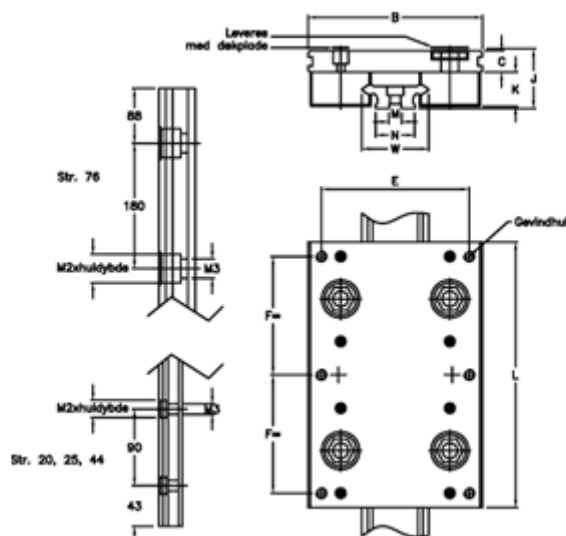

Article number: 056512520896

Description: Hepco Simple Select 25 2-896

Measures

B = 80	M = 6x2,5
C = 11.5	M1 = 5.5
E = 65	M2 = 10x5,1
F = 60	N = 15.4
G = 6xM6	Size = 25
J = 30.70	W = 25
K = 18.0	
L = 135	